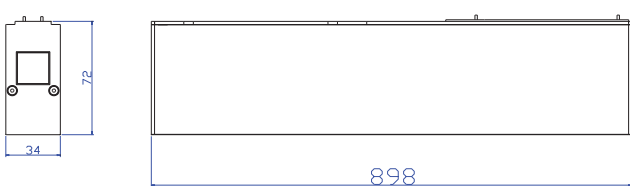

## SPECIFICATIONS

Product Code	DV-LN-3430	DV-LN-3460	DV-LN-3490
Input Current	48VDC		
Driver	Keylight spain 48V Driver		
Beam Angle	110°		
Power	9W	20W	30W
Color Temperature	3000/4000/6000k		
Light Source	SMD 2835		
Lamp Holder	Soft Fiber PCB		
Total light output	385 lm	770 lm	1115 lm
Installation	Magnetic		
IP Rating	IP20		
Dimensions	34mm*72mm*304mm	34mm*72mm*600mm	34mm*72mm*898mm
Warranty	5 Years		