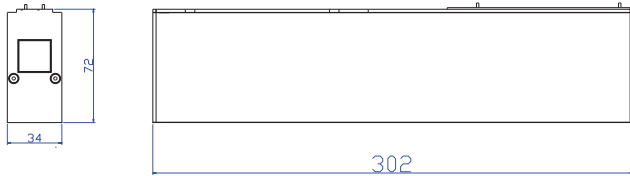

MAGNETIC LINEAR LIGHT

TECHNICAL SHEET
DV-LN-3430/3460/3490

KEYLIGHT

SPAIN
PRODUCTOS DE ILUMINACION

DRAWING

MAG-LN-3005