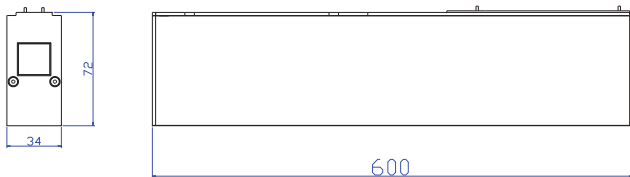

MAG-LN-6011